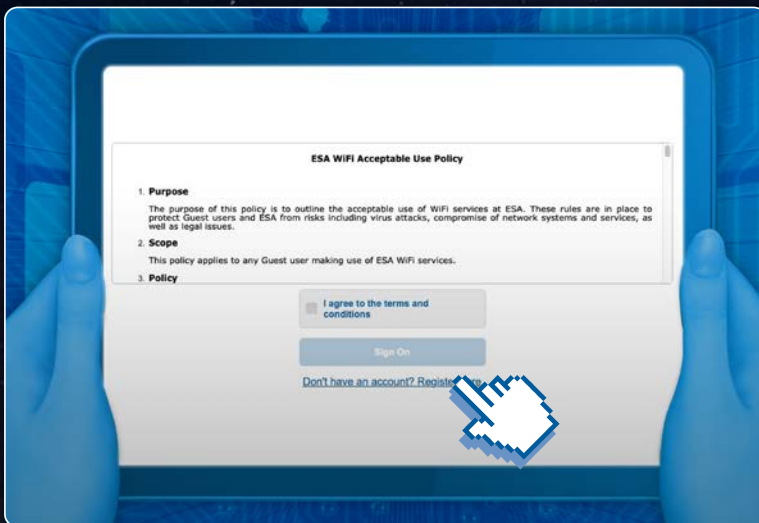

CONNECT TO ESA WIFI

1 Enable WiFi and connect to either **esa-public** or **esa-conference**.

2 Open any browser, and you will be automatically redirected to the **WiFi Portal**

3 At the bottom of the page click on **"Don't have an account? Register here"**

4 Use the correct **Registration Code** for the current month and network as displayed on this poster

5 You will receive your **username** and **password** via **SMS**

For support, please contact esait **Service Desk 80700** or **Toll free** on 00800 7006 0060