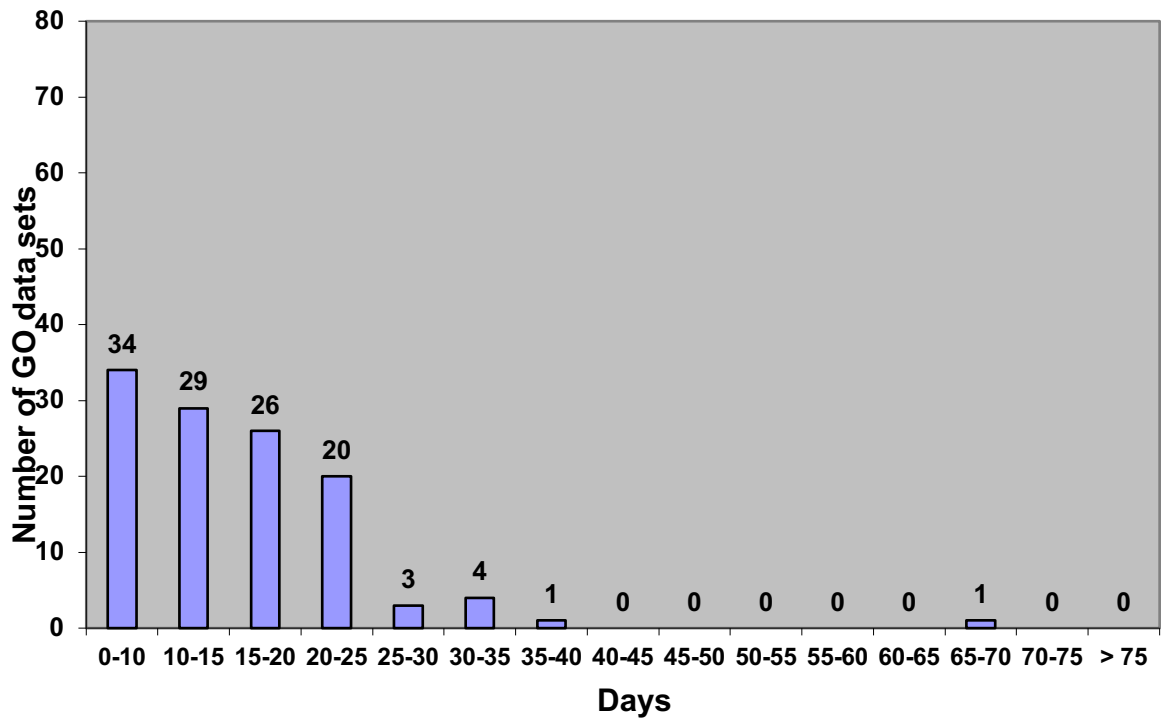

Turn-around time between data acquisition and data notification to GO (PIPE) as of 30-Jun-2024

Percentage