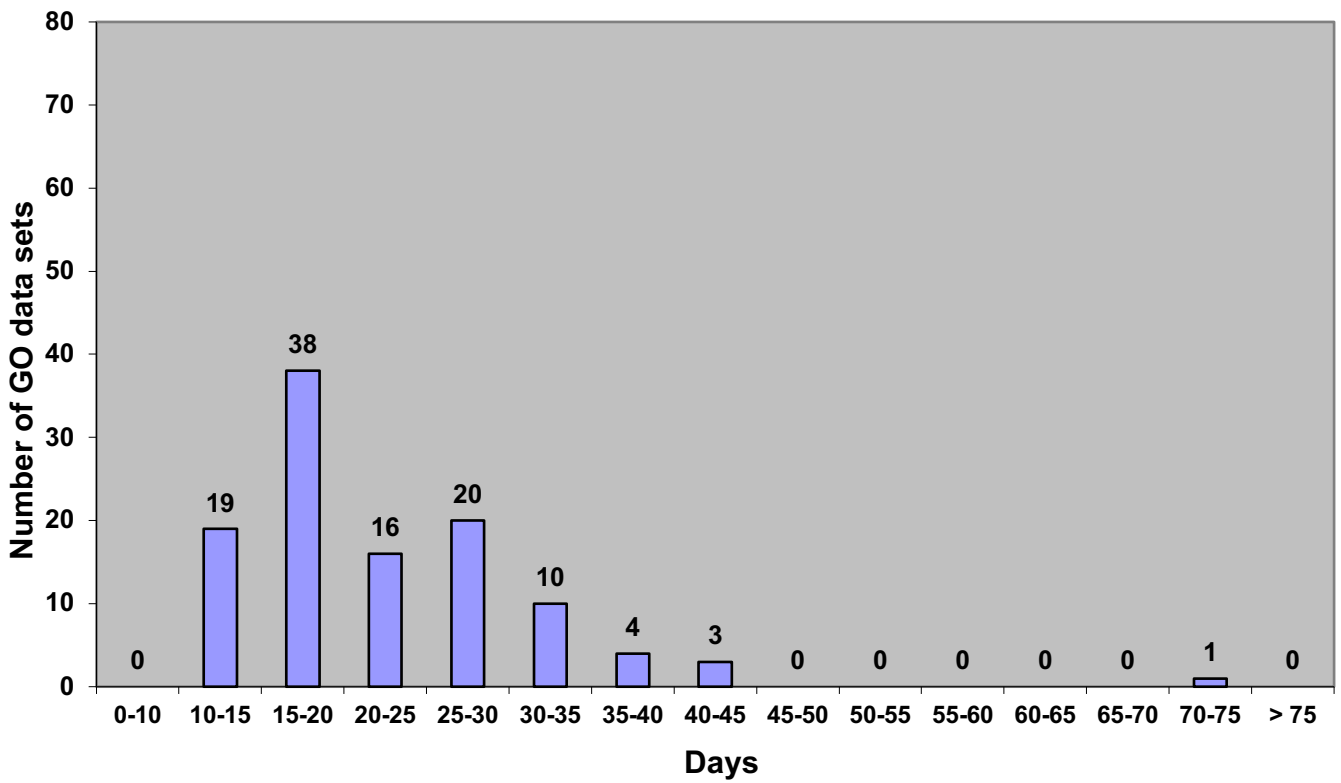

### Turn-around time between data acquisition and data notification to GO (PIPE) as of 31-Dec-2024